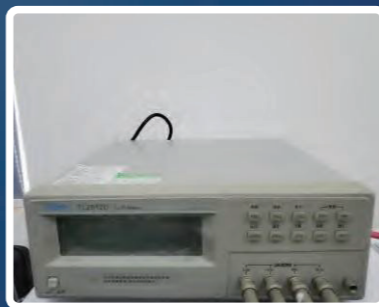

专业的实验室设备，能够独立完成充气泵产品的相关测试工作
Professional laboratory equipment, able to complete the whole testing process for the smart air pumps.

ROHS测试仪 2.0
ROHS Tester 2.0

ROHS测试仪 1.0
ROHS Tester 1.0

示波器
Oscilloscope

盐雾测试仪
Salt spray tester

电池综合测试仪
Battery comprehensive tester

气泵专业测试仪
Air pump professional tester

振动测试机
Vibromete

电桥仪
Capacitance bridge tester

光谱测试仪+高低温测试仪
Spectroscopy tester+
High and low temperature tester

跌落测试仪
Drop tester

BP198 便携充气泵

Portable Tire Inflator

150Psi双显数值
Max 150PSI digital display

放气调压
Deflate to adjust pressure

2X2000mAh锂电池
2x2000mAh lithium battery

高气压启动
High pressure start-up

自动充停
Auto-shut off