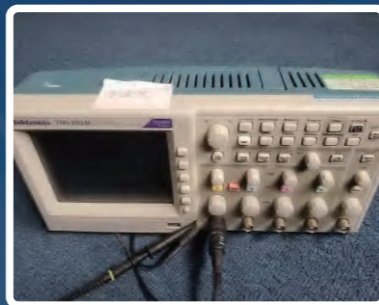

专业的实验室设备，能够独立完成充气泵产品的相关测试工作
Professional laboratory equipment, able to complete the whole testing process for the smart air pumps.

ROHS测试仪 2.0
ROHS Tester 2.0

ROHS测试仪 1.0
ROHS Tester 1.0

示波器
Oscilloscope