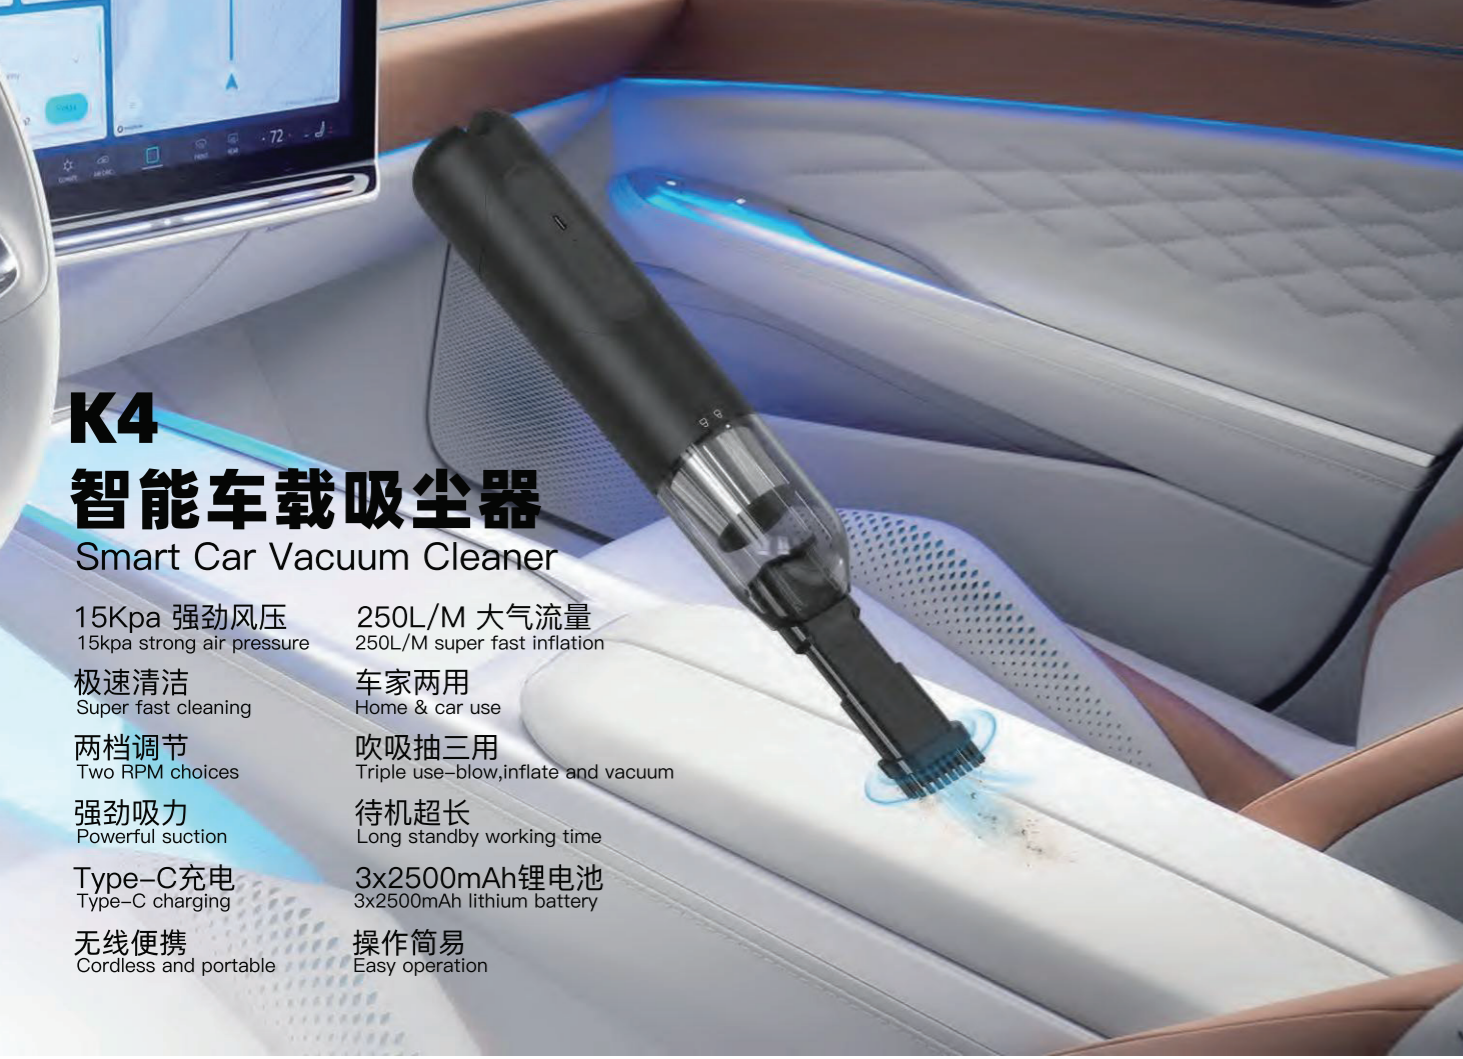

K4

智能车载吸尘器

Smart Car Vacuum Cleaner

15Kpa 强劲风压
15kpa strong air pressure

250L/M 大气流量
250L/M super fast inflation

极速清洁
Super fast cleaning

车家两用
Home & car use

两档调节
Two RPM choices

吹吸抽三用
Triple use—blow,inflate and vacuum

强劲吸力
Powerful suction

待机超长
Long standby working time

Type-C充电
Type-C charging

3x2500mAh锂电池
3x2500mAh lithium battery

无线便携
Cordless and portable

操作简易
Easy operation