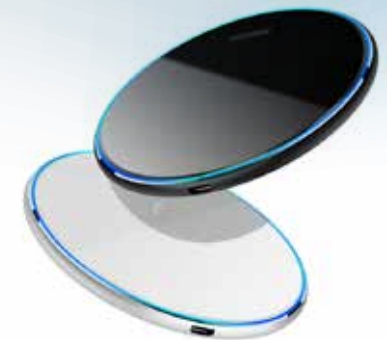

AA-750

- Material: ABS
- Size: 176*80*100mm