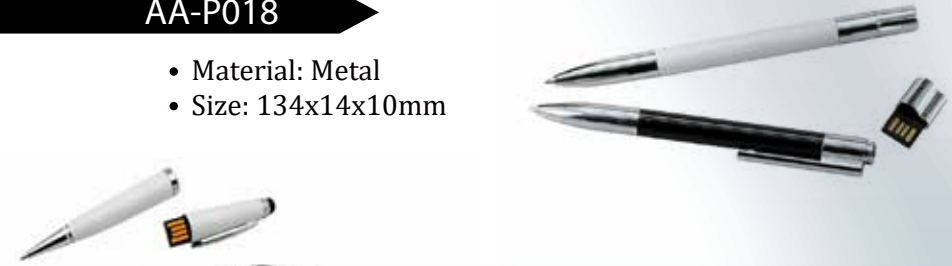

AA-P018

- Material: Metal
- Size: 134x14x10mm