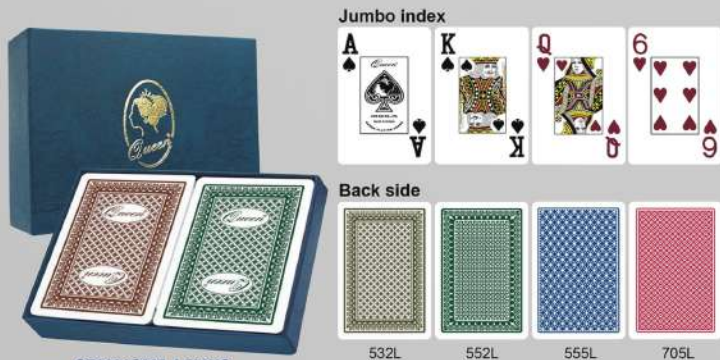

QFA031G005-J-532HG

Card size: bridge, 57X88 mm
Material: White plastic thickness 0.31mm with matt finish.

Casino playing cards- Queen plastic

Unique coating, 0.31mm Plastic with matt finish, available in bridge and poker size.
Queen playing cards are compatible with Shuffle Master and other automatic shufflers.