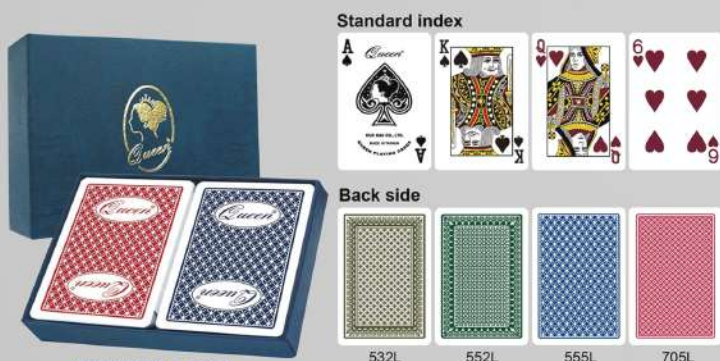

766A

767A

Casino playing cards- Queen plastic

Unique coating, 0.31mm Plastic with matt finish, available in bridge and poker size.
Queen playing cards are compatible with Shuffle Master and other automatic shufflers.