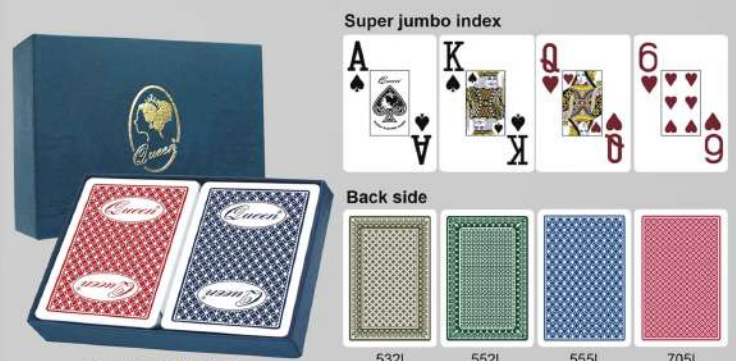

Casino playing cards- Queen plastic

Unique coating, 0.31mm Plastic with matt finish, available in bridge and poker size.
Queen playing cards are compatible with Shuffle Master and other automatic shufflers.