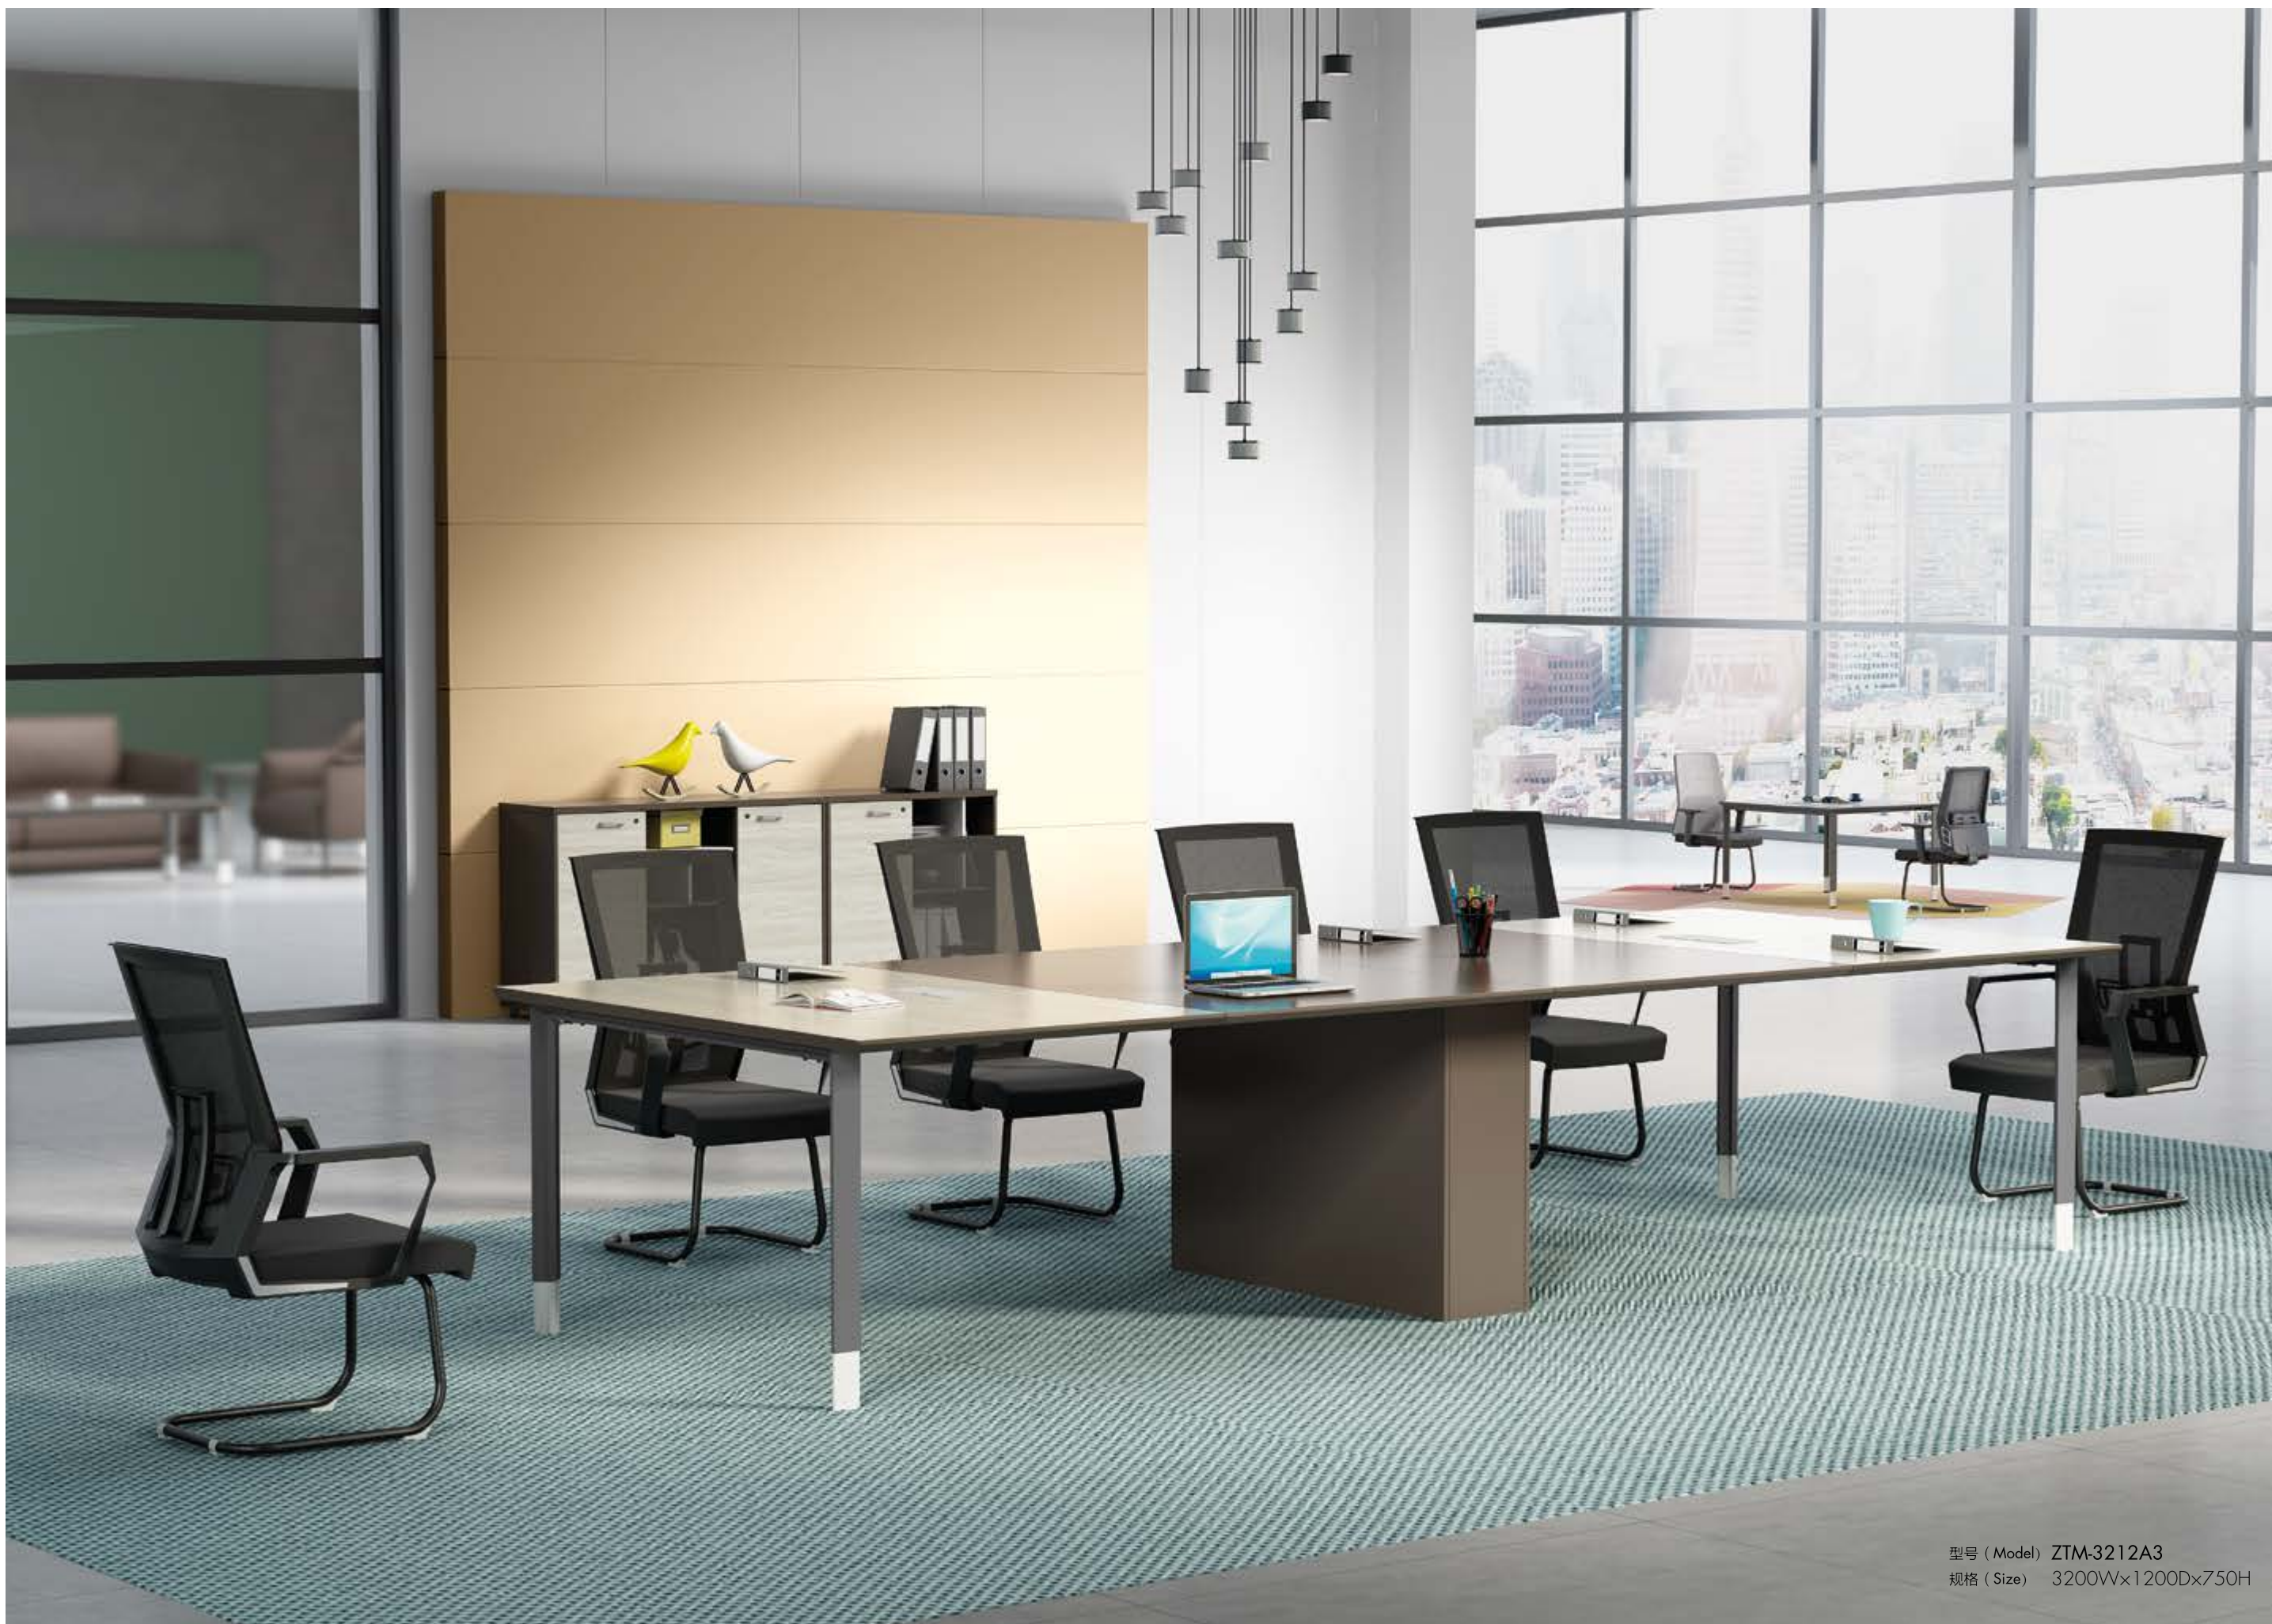

型号 (Model) ZTM-3212A3
规格 (Size) 3200W×1200D×750H