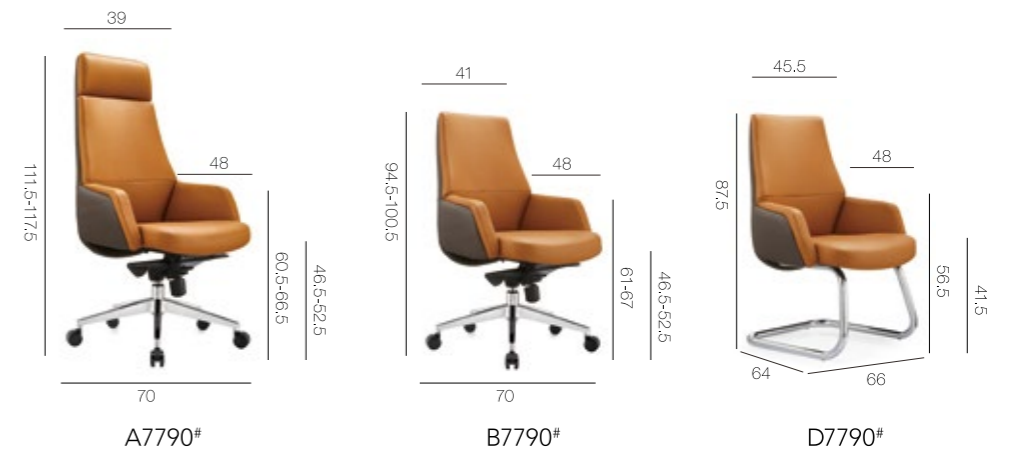

LEATHER CHAIR

MODEL

8879 SERIES

OFFICE CHAIR

COLOR |

MODEL

6101 SERIES

OFFICE CHAIR

COLOR |

Give you a different visual impact

**SIMPLE
& PRACTICAL**

.....

MODEL

7790 SERIES

LEATHER CHAIR

COLOR |