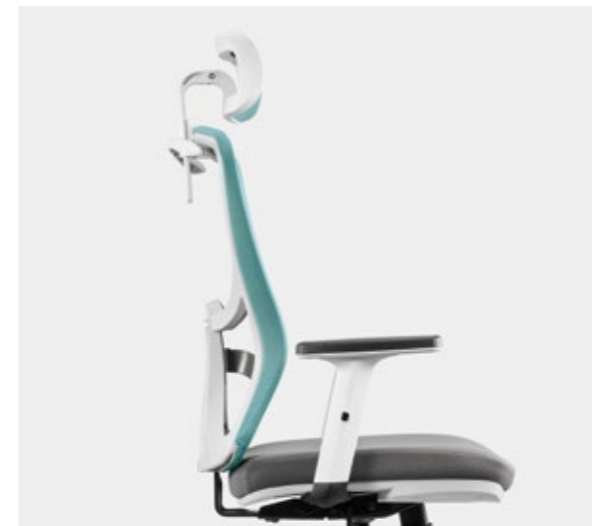

With meticulous craftsmanship, closely following the latest trend of modern office, it gives you extra feeling and stimulation.